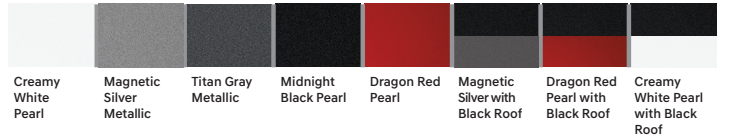

New CRETA

New CRETA N Line