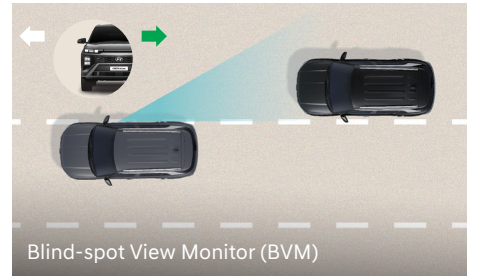

Hyundai SmartSense

Blind-spot View Monitor (BVM)

Hyundai Hadir Untukmu.

Kami jaga. Kami jamin.*

Layanan purna jual yang menjaga dan menjamin ketenangan Anda.

*Syarat dan ketentuan berlaku

Scan di sini

Jaringan dealer resmi Hyundai tersebar di 133 lokasi di seluruh Indonesia untuk memenuhi kebutuhan Anda.

Data per Januari 2024. Silahkan kunjungi www.hyundai.com untuk informasi lebih detail lokasi dealer kami.

Dealer stamp